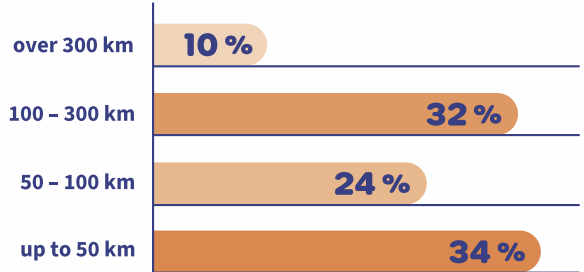

New customers

Reach open-minded visitors who will be inspired at Hobbymesse Leipzig. The variety of trade fairs promotes the willingness to buy.

Christmas business

Fulfill your first Christmas wishes at the start of the season. Many visitors are already looking for gifts.

Shopping paradise for model makers, players and creatives

Around **70,000 visitors** flock to Hobbymesse Leipzig every year. The majority comes from Central Germany, many come from other federal states or Poland and the Czech Republic.