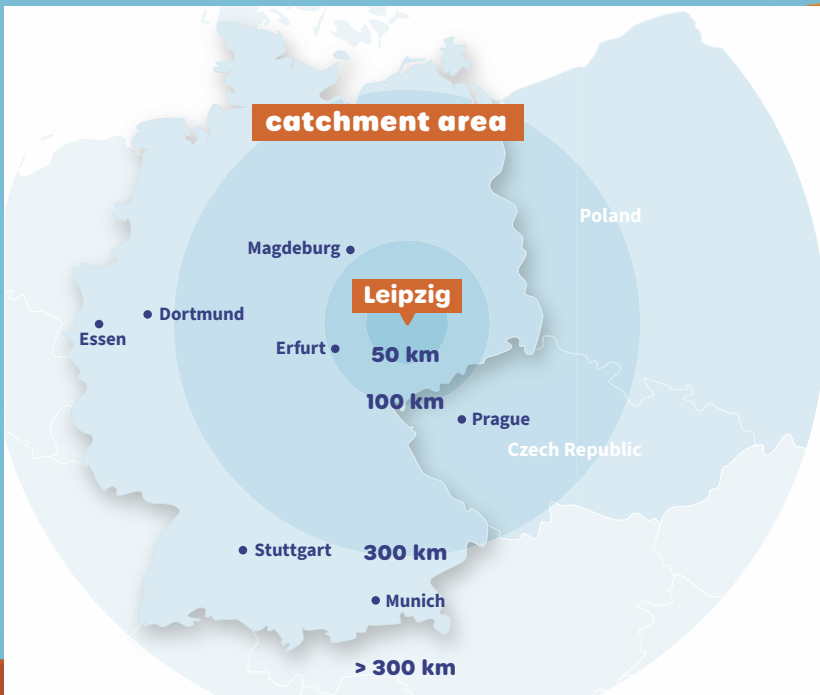

New customers

Reach open-minded visitors who will be inspired at Hobbymesse Leipzig. The variety of trade fairs promotes the willingness to buy.

Christmas business

Fulfill your first Christmas wishes at the start of the season. Many visitors are already looking for gifts.

Shopping paradise for model makers, players and creatives

Around **70,000 visitors** flock to Hobbymesse Leipzig every year. The majority comes from Central Germany, many come from other federal states or Poland and the Czech Republic.

Modern exhibition centre and perfect logistics

- + The Leipzig Exhibition Centre in Central Germany, within easy reach of the Czech Republic and Poland
- + Direct connection to the A14 motorway, Leipzig/Halle Airport and public transport
- + Easy set-up and dismantling with access to the exhibition stand in the hall
- + Exhibitor car parks at the exhibition halls
- + All-round carefree service on site