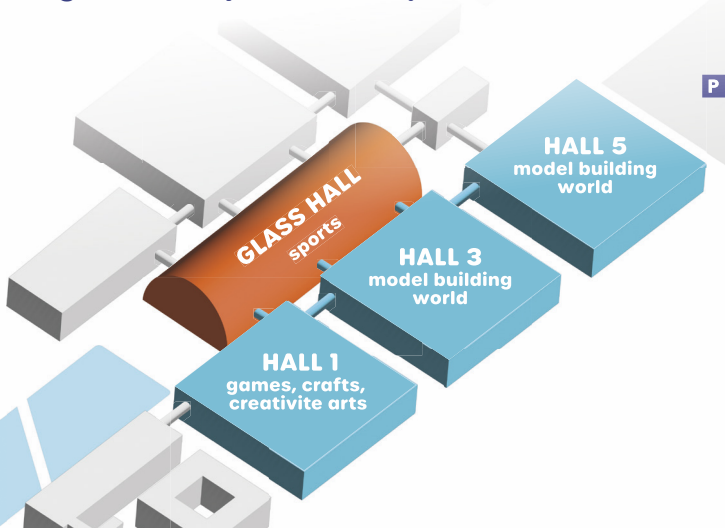

hobby messe

Leipzig

Exhibition for model building,
model railways, creative arts, crafts,
games and toys plus sport park

3rd - 5th October 2025

Hobbymesse Leipzig

The Hobbymesse Leipzig is **one of the largest trade fairs in Germany**. Since 1996 it has been one of the most successful events for model railway, model building, games and creative design. New topics such as technology/robotics and sports are also becoming increasingly popular.

Around **450 exhibitors from 14 countries** will be presenting autumn innovations, products, workshops and advice. More than 250 promotions and attractions complement the companies' exhibition stands, inspire customers and promote the purchasing mood.

Theme Worlds

- + model building
- + model railways
- + games & toys
- + crafts & creativty
- + technology
- + sports

Good reasons for becoming an exhibitor

Heterogeneous audience

Meet beginners, experts, regular and first-time visitors, families and communities of all ages.

New customers

Reach open-minded visitors who will be inspired at Hobbymesse Leipzig. The variety of trade fairs promotes the willingness to buy.

Christmas business

Fulfill your first Christmas wishes at the start of the season. Many visitors are already looking for gifts.